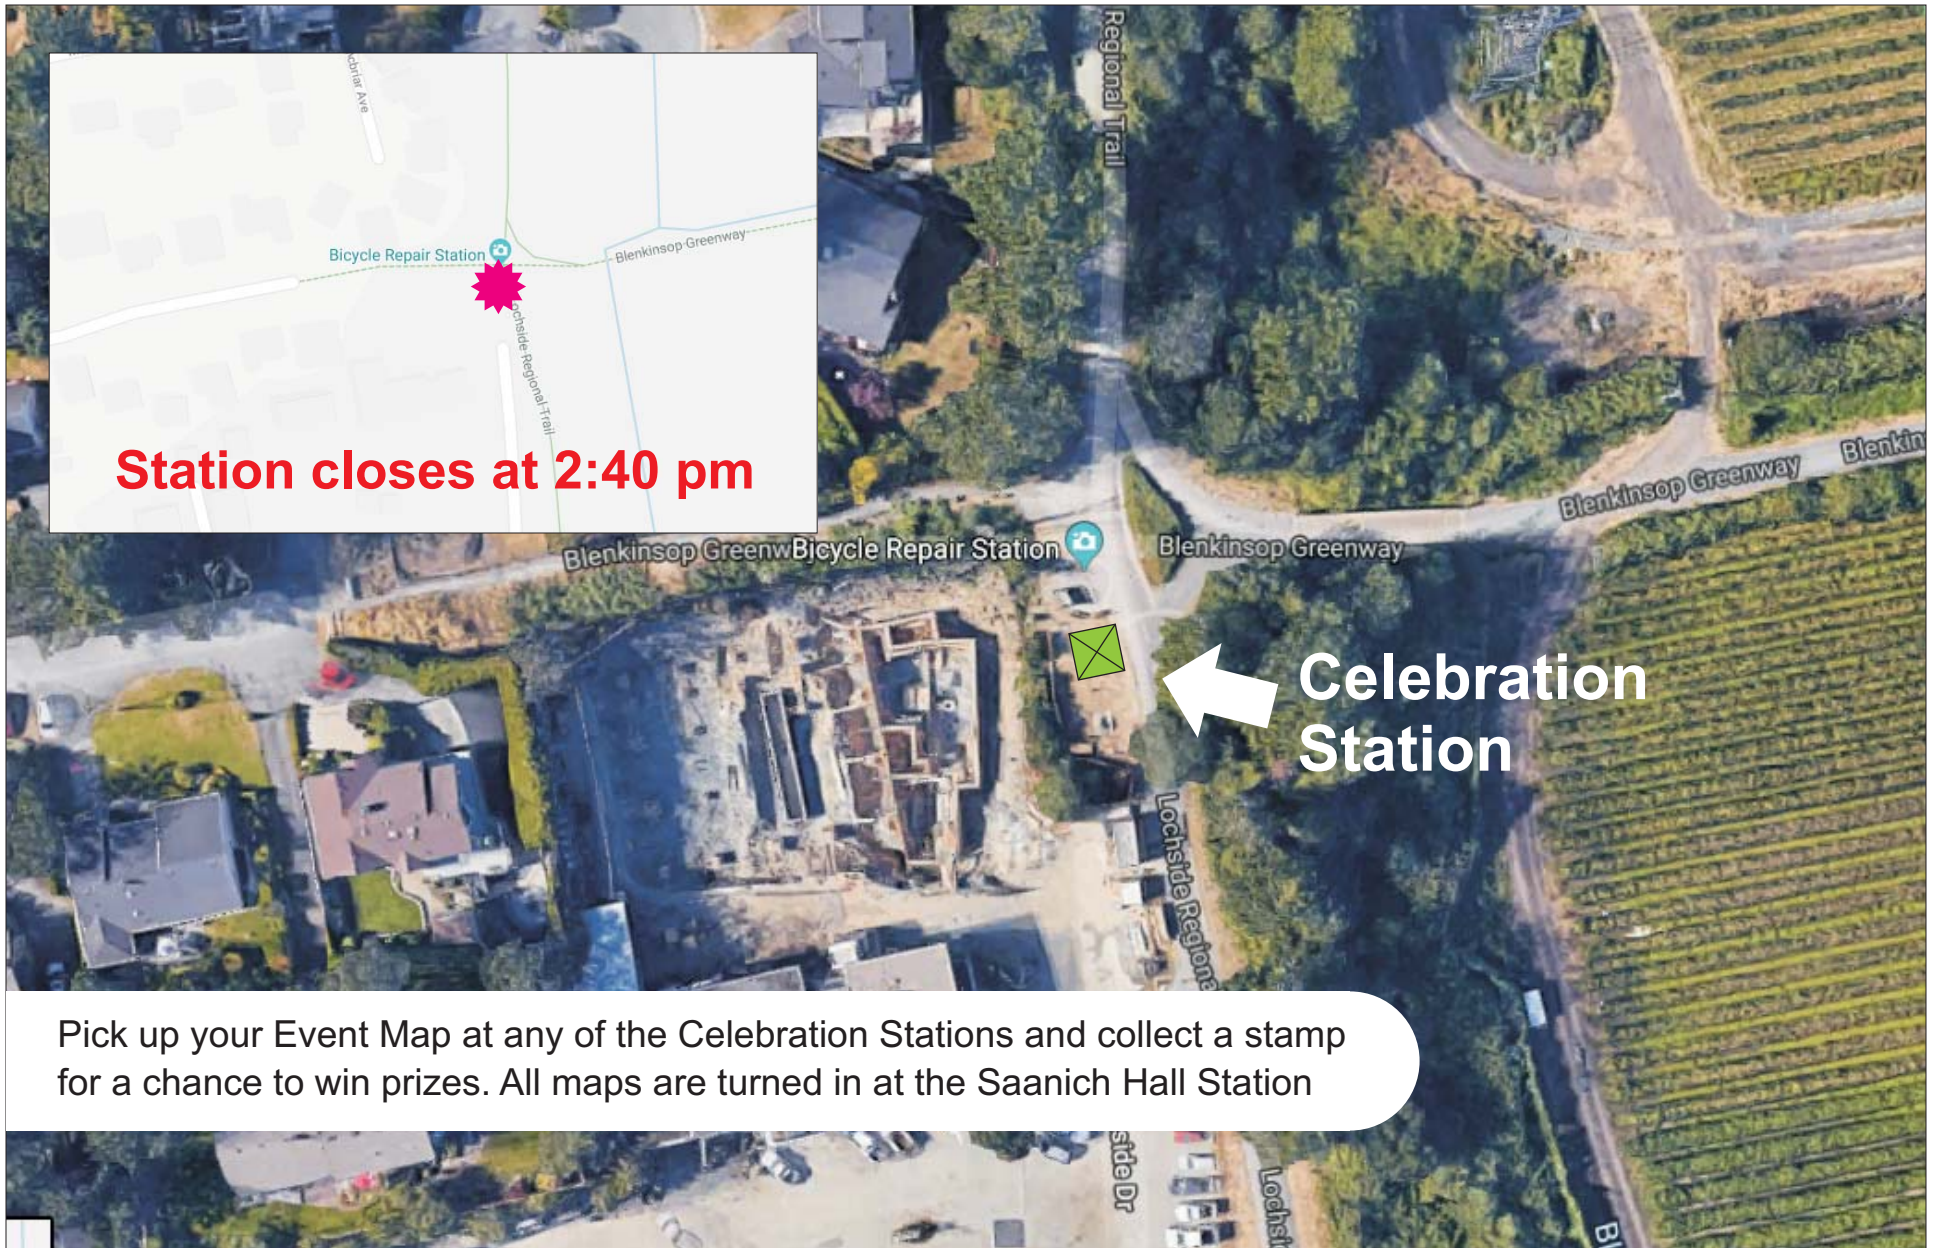

5

Blenkinsop Greenway - Lochside

Look for the Celebration Station at the junction of Blenkinsop and Lochside Trails.
The end of Lochside Drive near Don Mann Excavating.

Pick up your Event Map at any of the Celebration Stations and collect a stamp for a chance to win prizes. All maps are turned in at the Saanich Hall Station